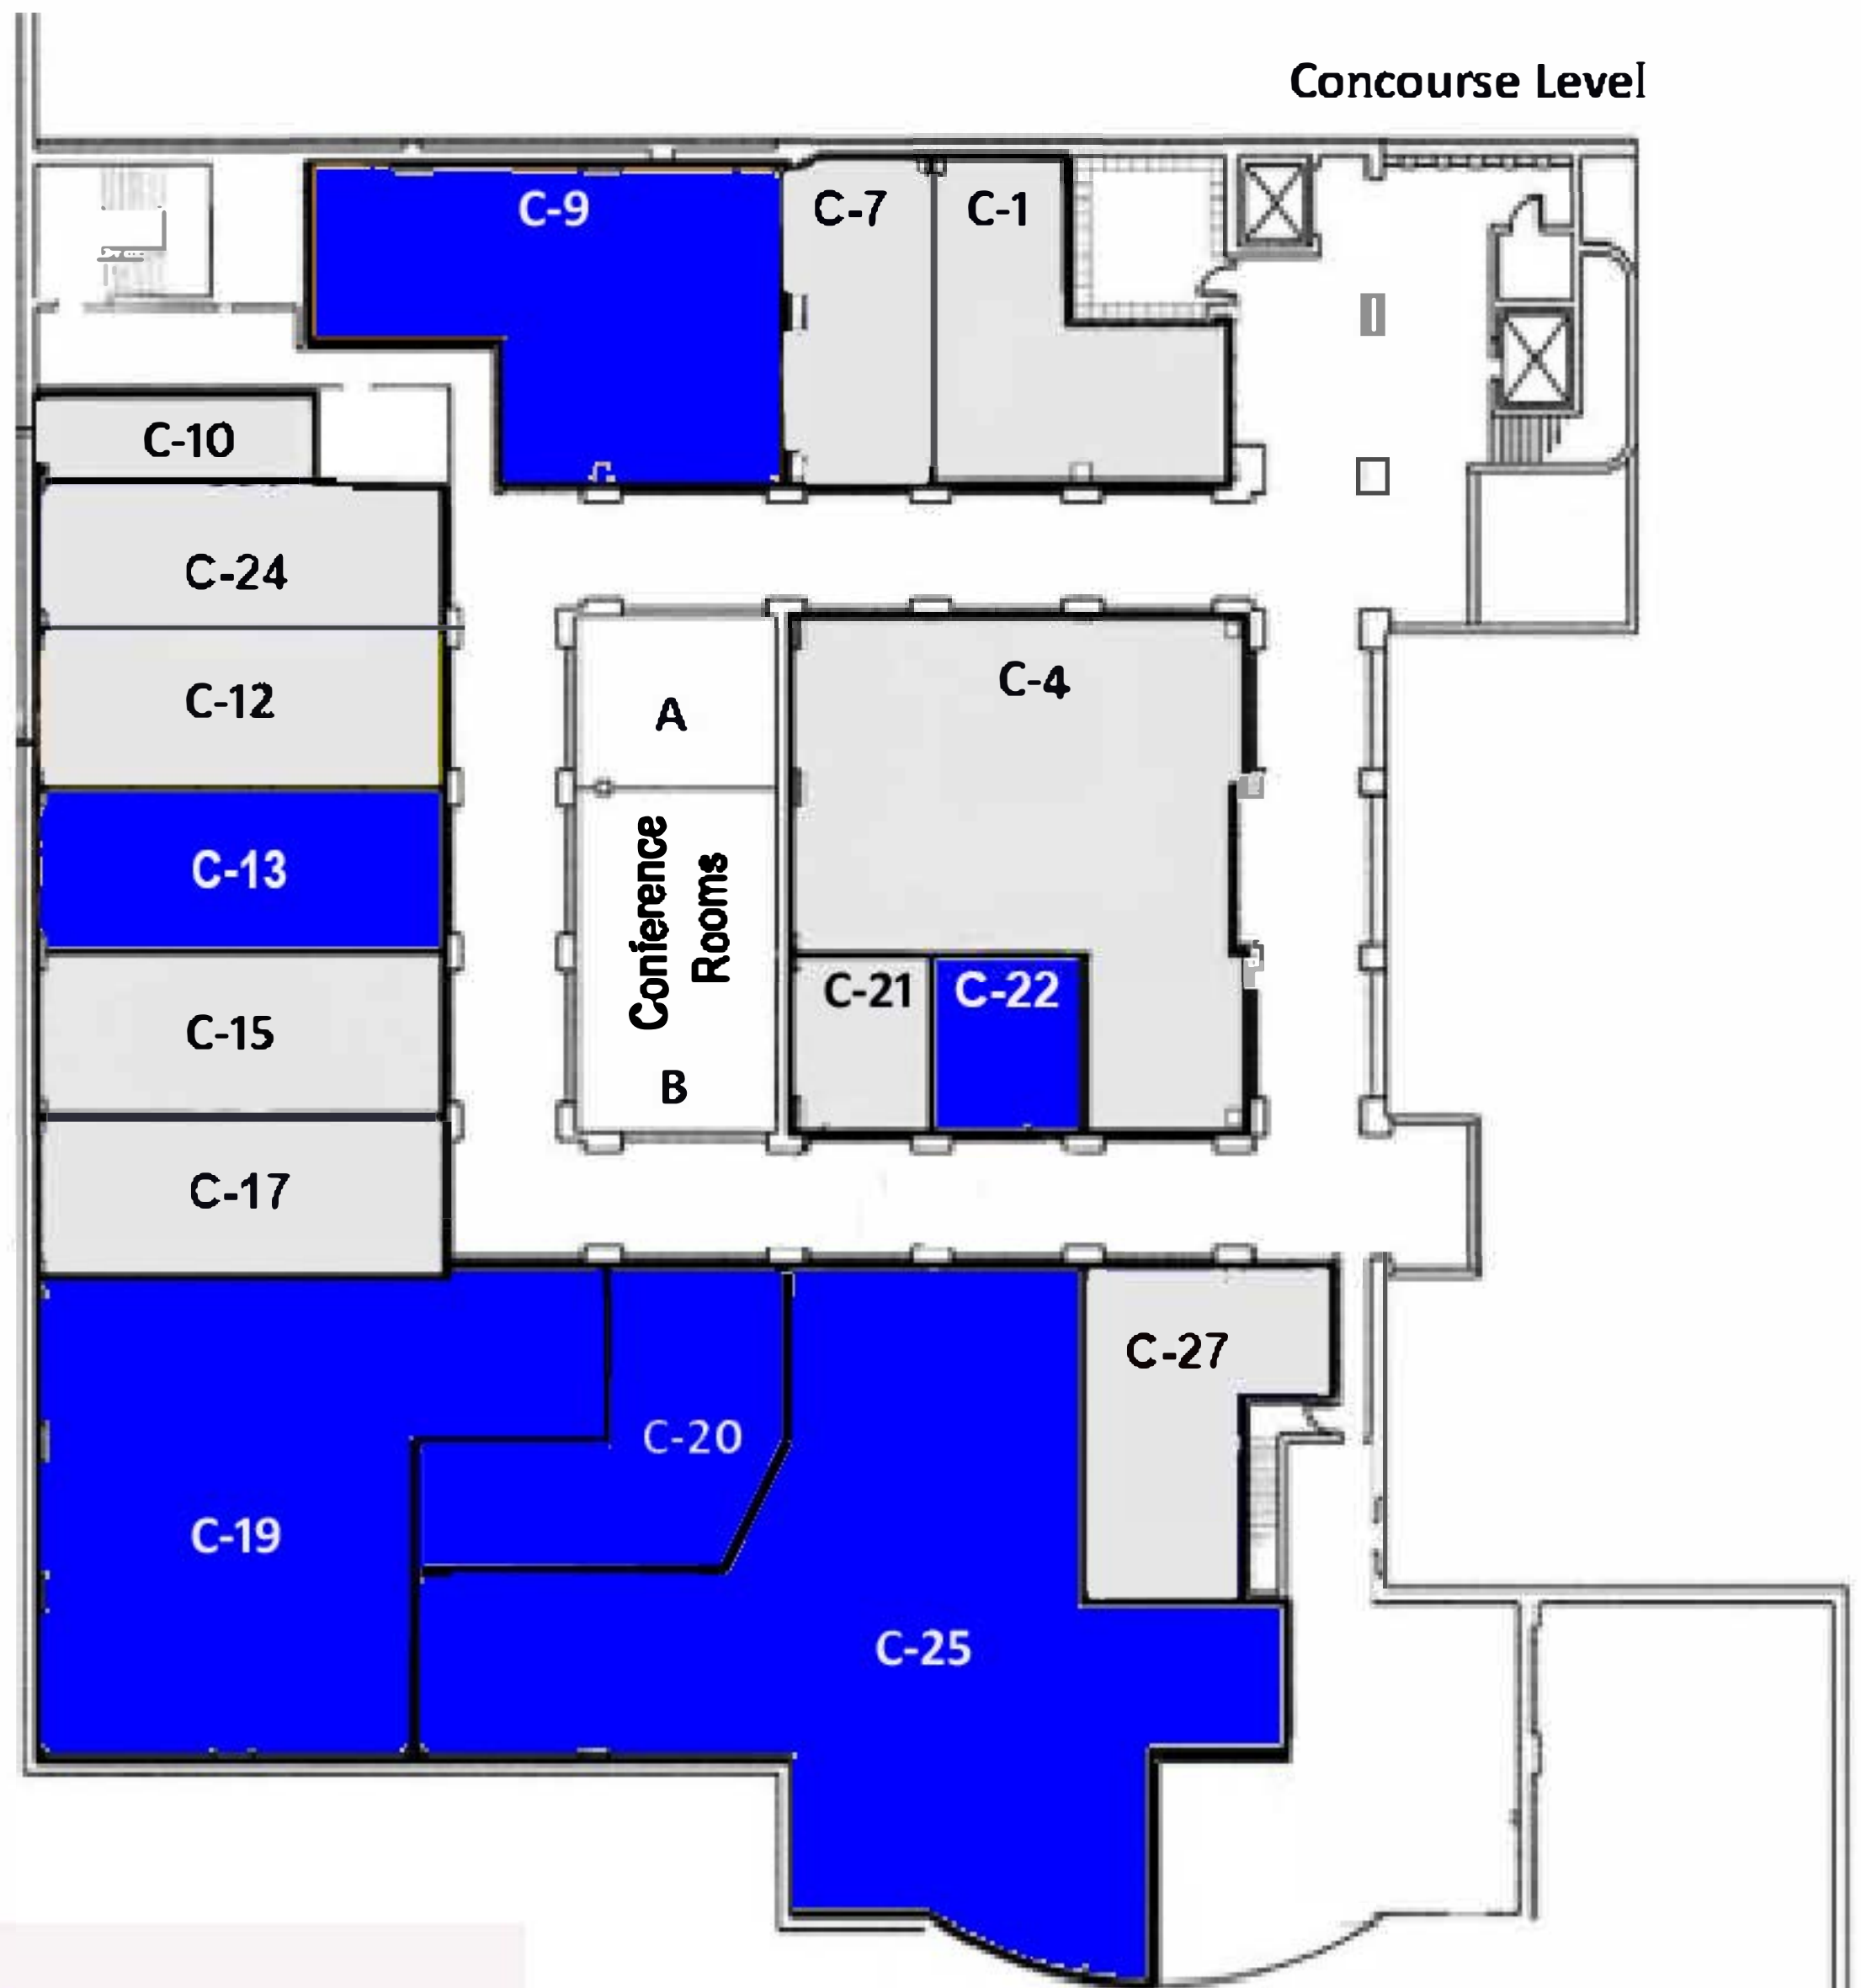

International *Market Square*

Suite	Approximate Square Footage
C-9	1,611
C-13	745
C-19	2,389
C-20	720
C-22	458
C-25	3,755

International *Market Square*

Suite	Approximate Square Footage
184	2,724

First Floor

International *Market Square*

Skyway to Parking Ramp

Second Floor

Suite	Approximate Square Footage
281/283	4,706
299G	141

International *Market Square*

Third Floor

Suite	Approximate Square Footage
321	3,026

International *Market Square*

Fourth Floor

International *Market Square*

Fifth Floor

Suite	Approximate Square Footage
512	1,497
519	849
529	3,437
530	1,766