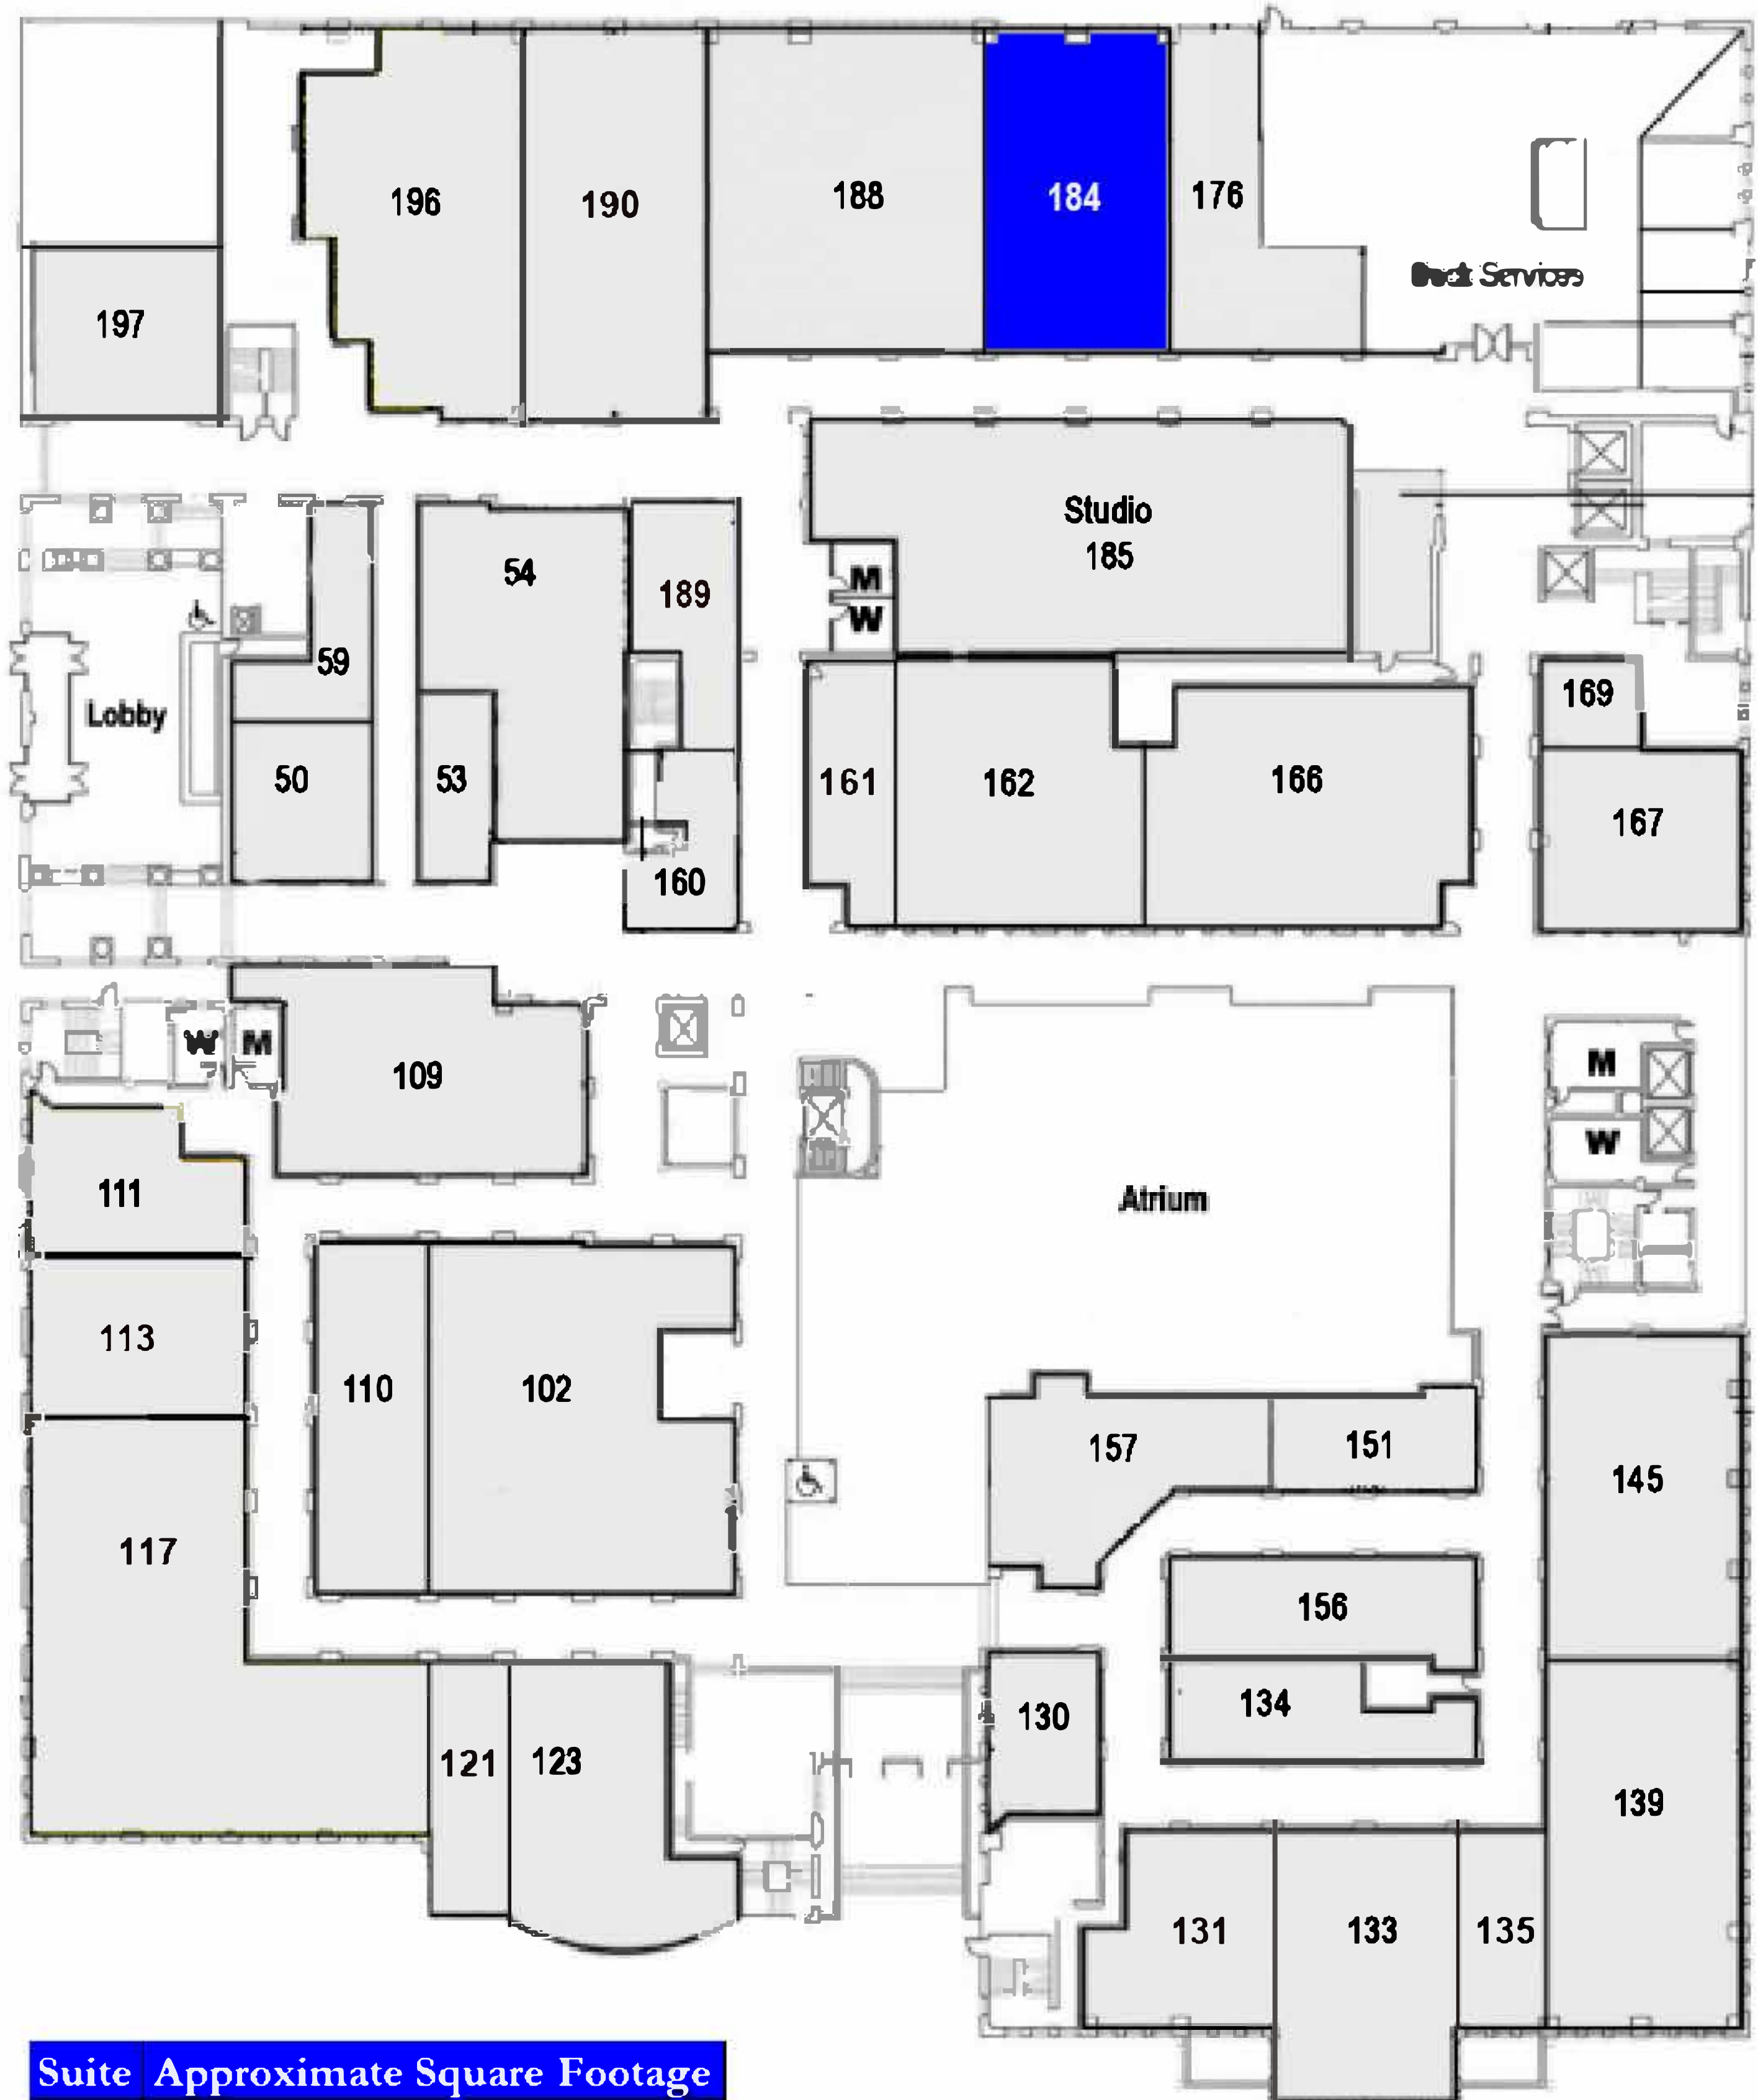

International *Market Square*

Suite	Approximate Square Footage
C-9	1,611
C-13	745
C-19	2,389
C-20	720
C-22	458
C-25	3,755

International *Market Square*

Suite	Approximate Square Footage
184	2,724

First Floor

International *Market Square*

Skyway to Parking Ramp

Second Floor

Suite	Approximate Square Footage
281/283	4,706
299G	141

International *Market Square*

Third Floor

Suite	Approximate Square Footage
321	3,026

International *Market Square*

Fourth Floor

International *Market Square*

Fifth Floor

Suite	Approximate Square Footage
512	1,497
519	849
529	3,437
530	1,766