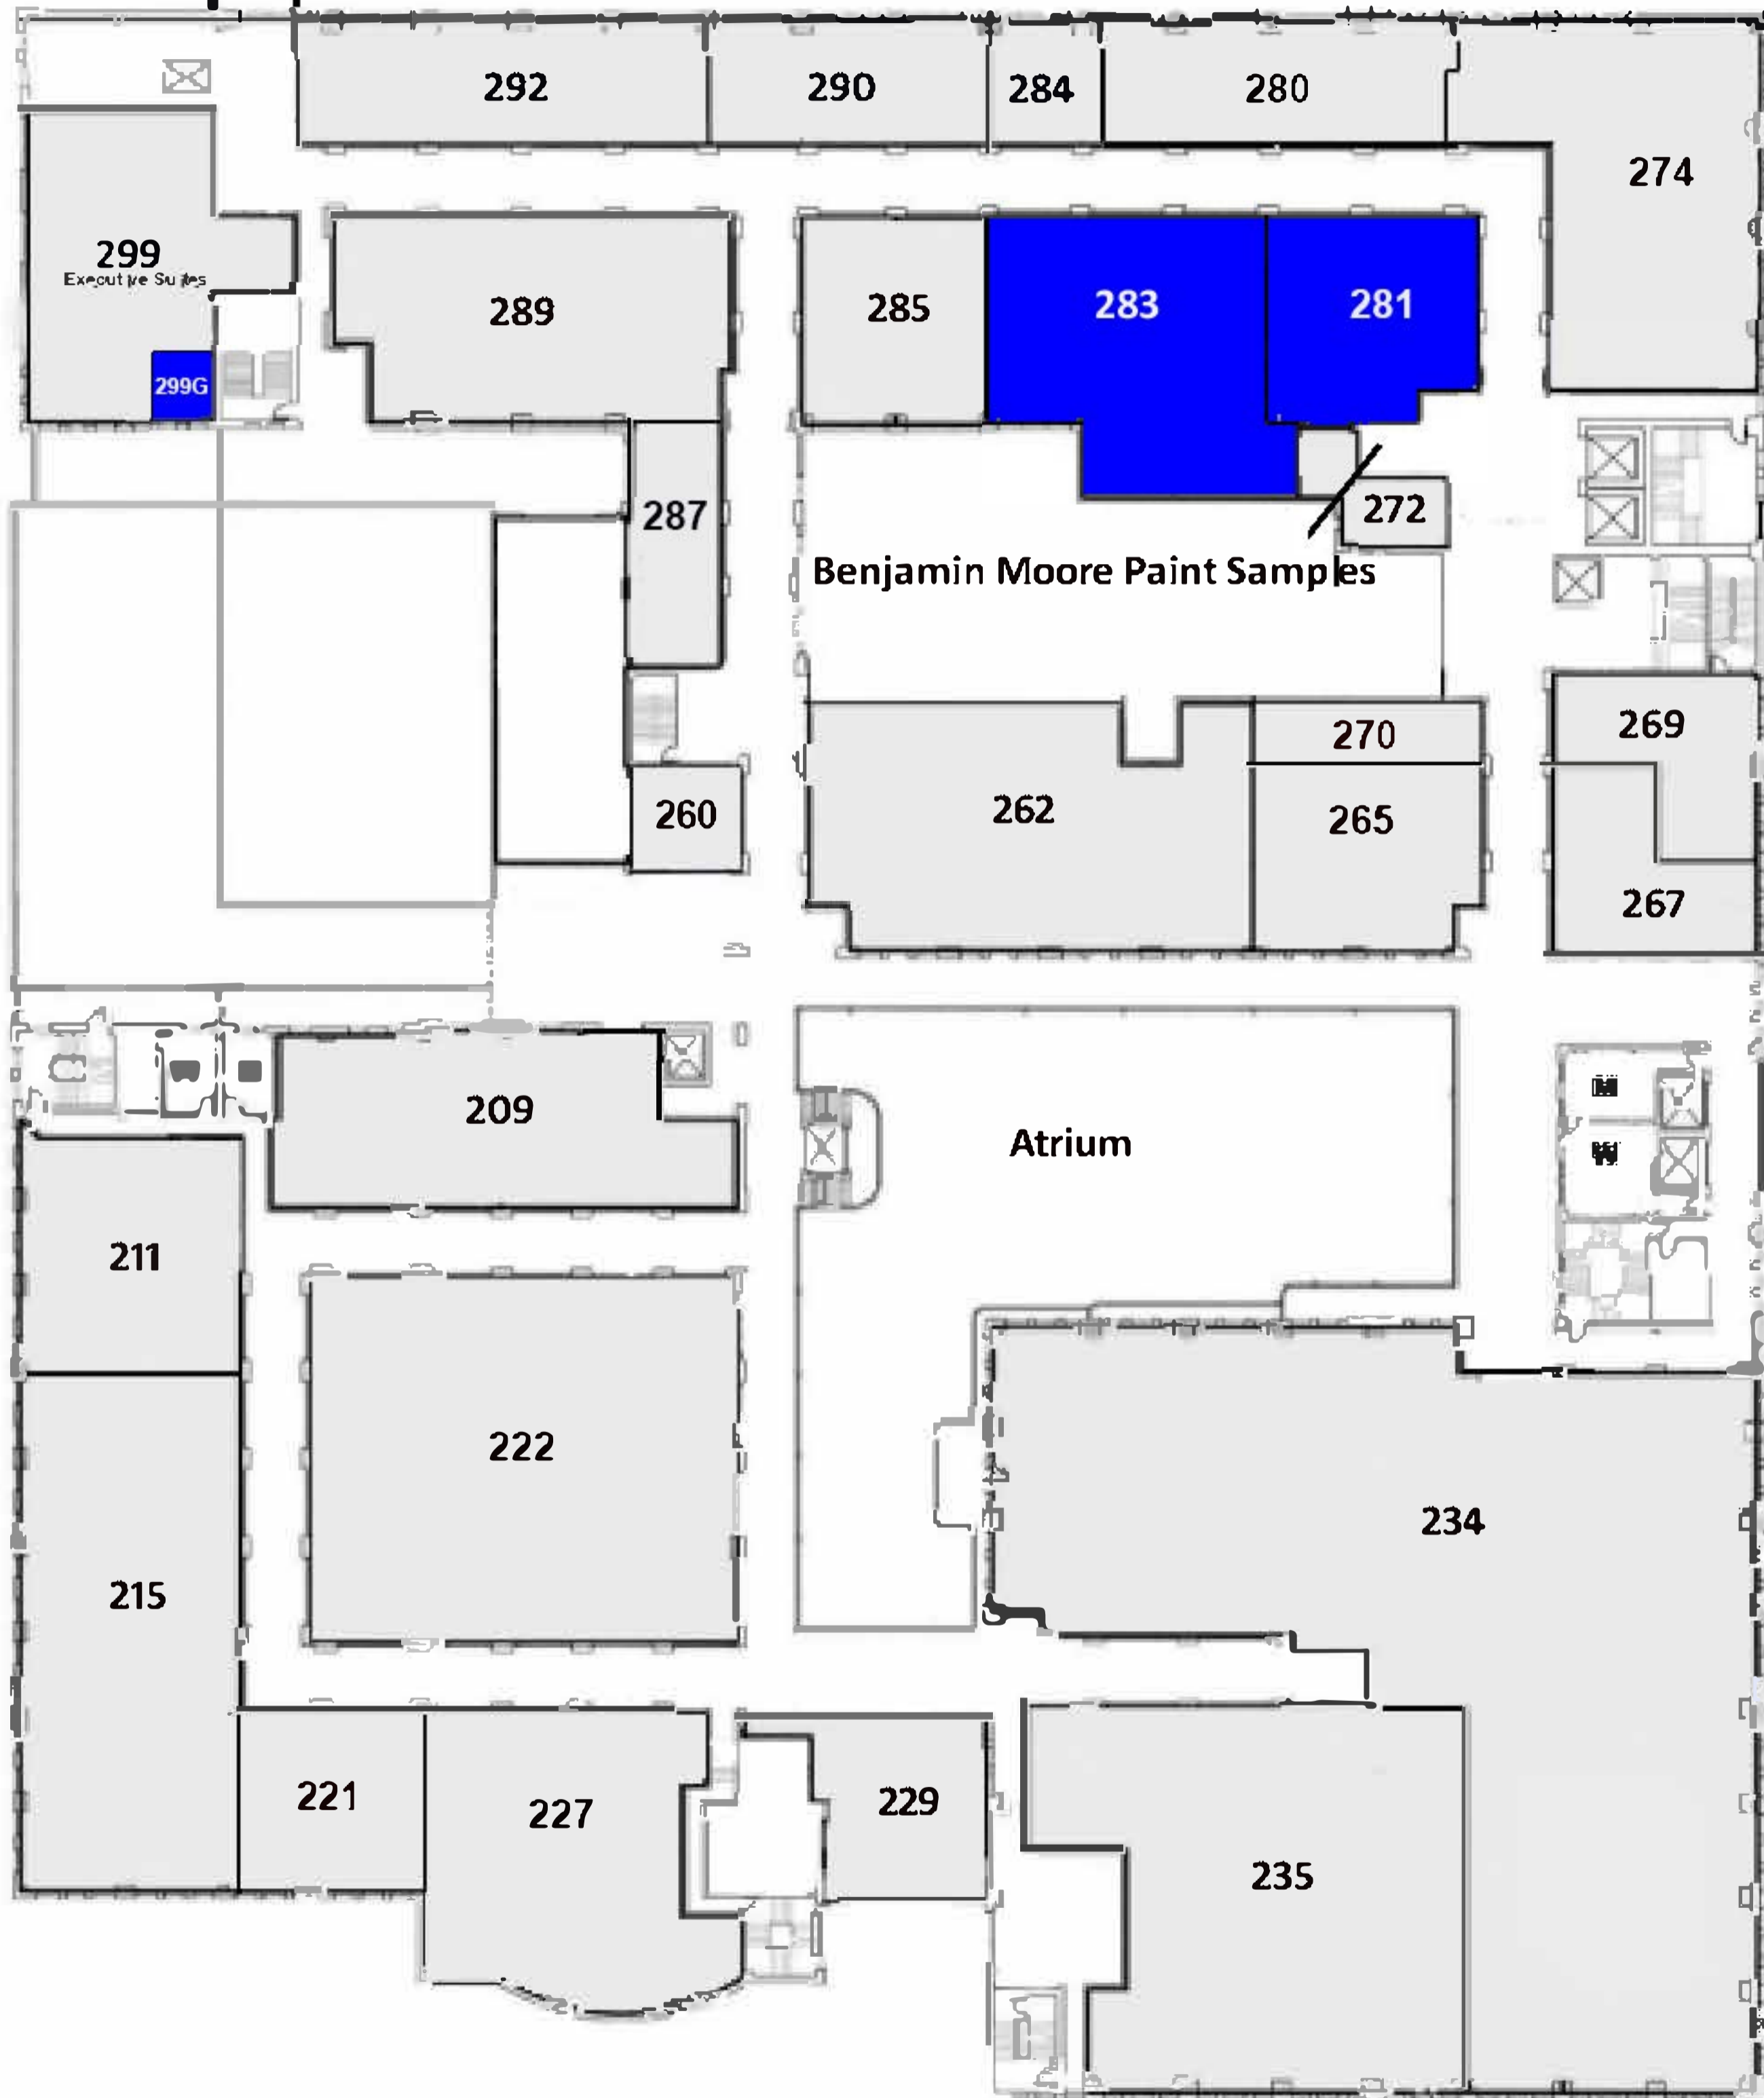

International *Market Square*

Suite	Approximate Square Footage
C-9	1,611
C-13	745
C-19	2,389
C-20	720
C-22	458
C-25	3,755

International *Market Square*

Suite	Approximate Square Footage
184	2,724

First Floor

International *Market Square*

Skyway to Parking Ramp

Second Floor

Suite	Approximate Square Footage
281/283	4,706
299G	141

International *Market Square*

Third Floor

Suite	Approximate Square Footage
321	3,026

International *Market Square*

Fourth Floor

International *Market Square*

Fifth Floor

Suite	Approximate Square Footage
512	1,497
519	849
529	3,437
530	1,766