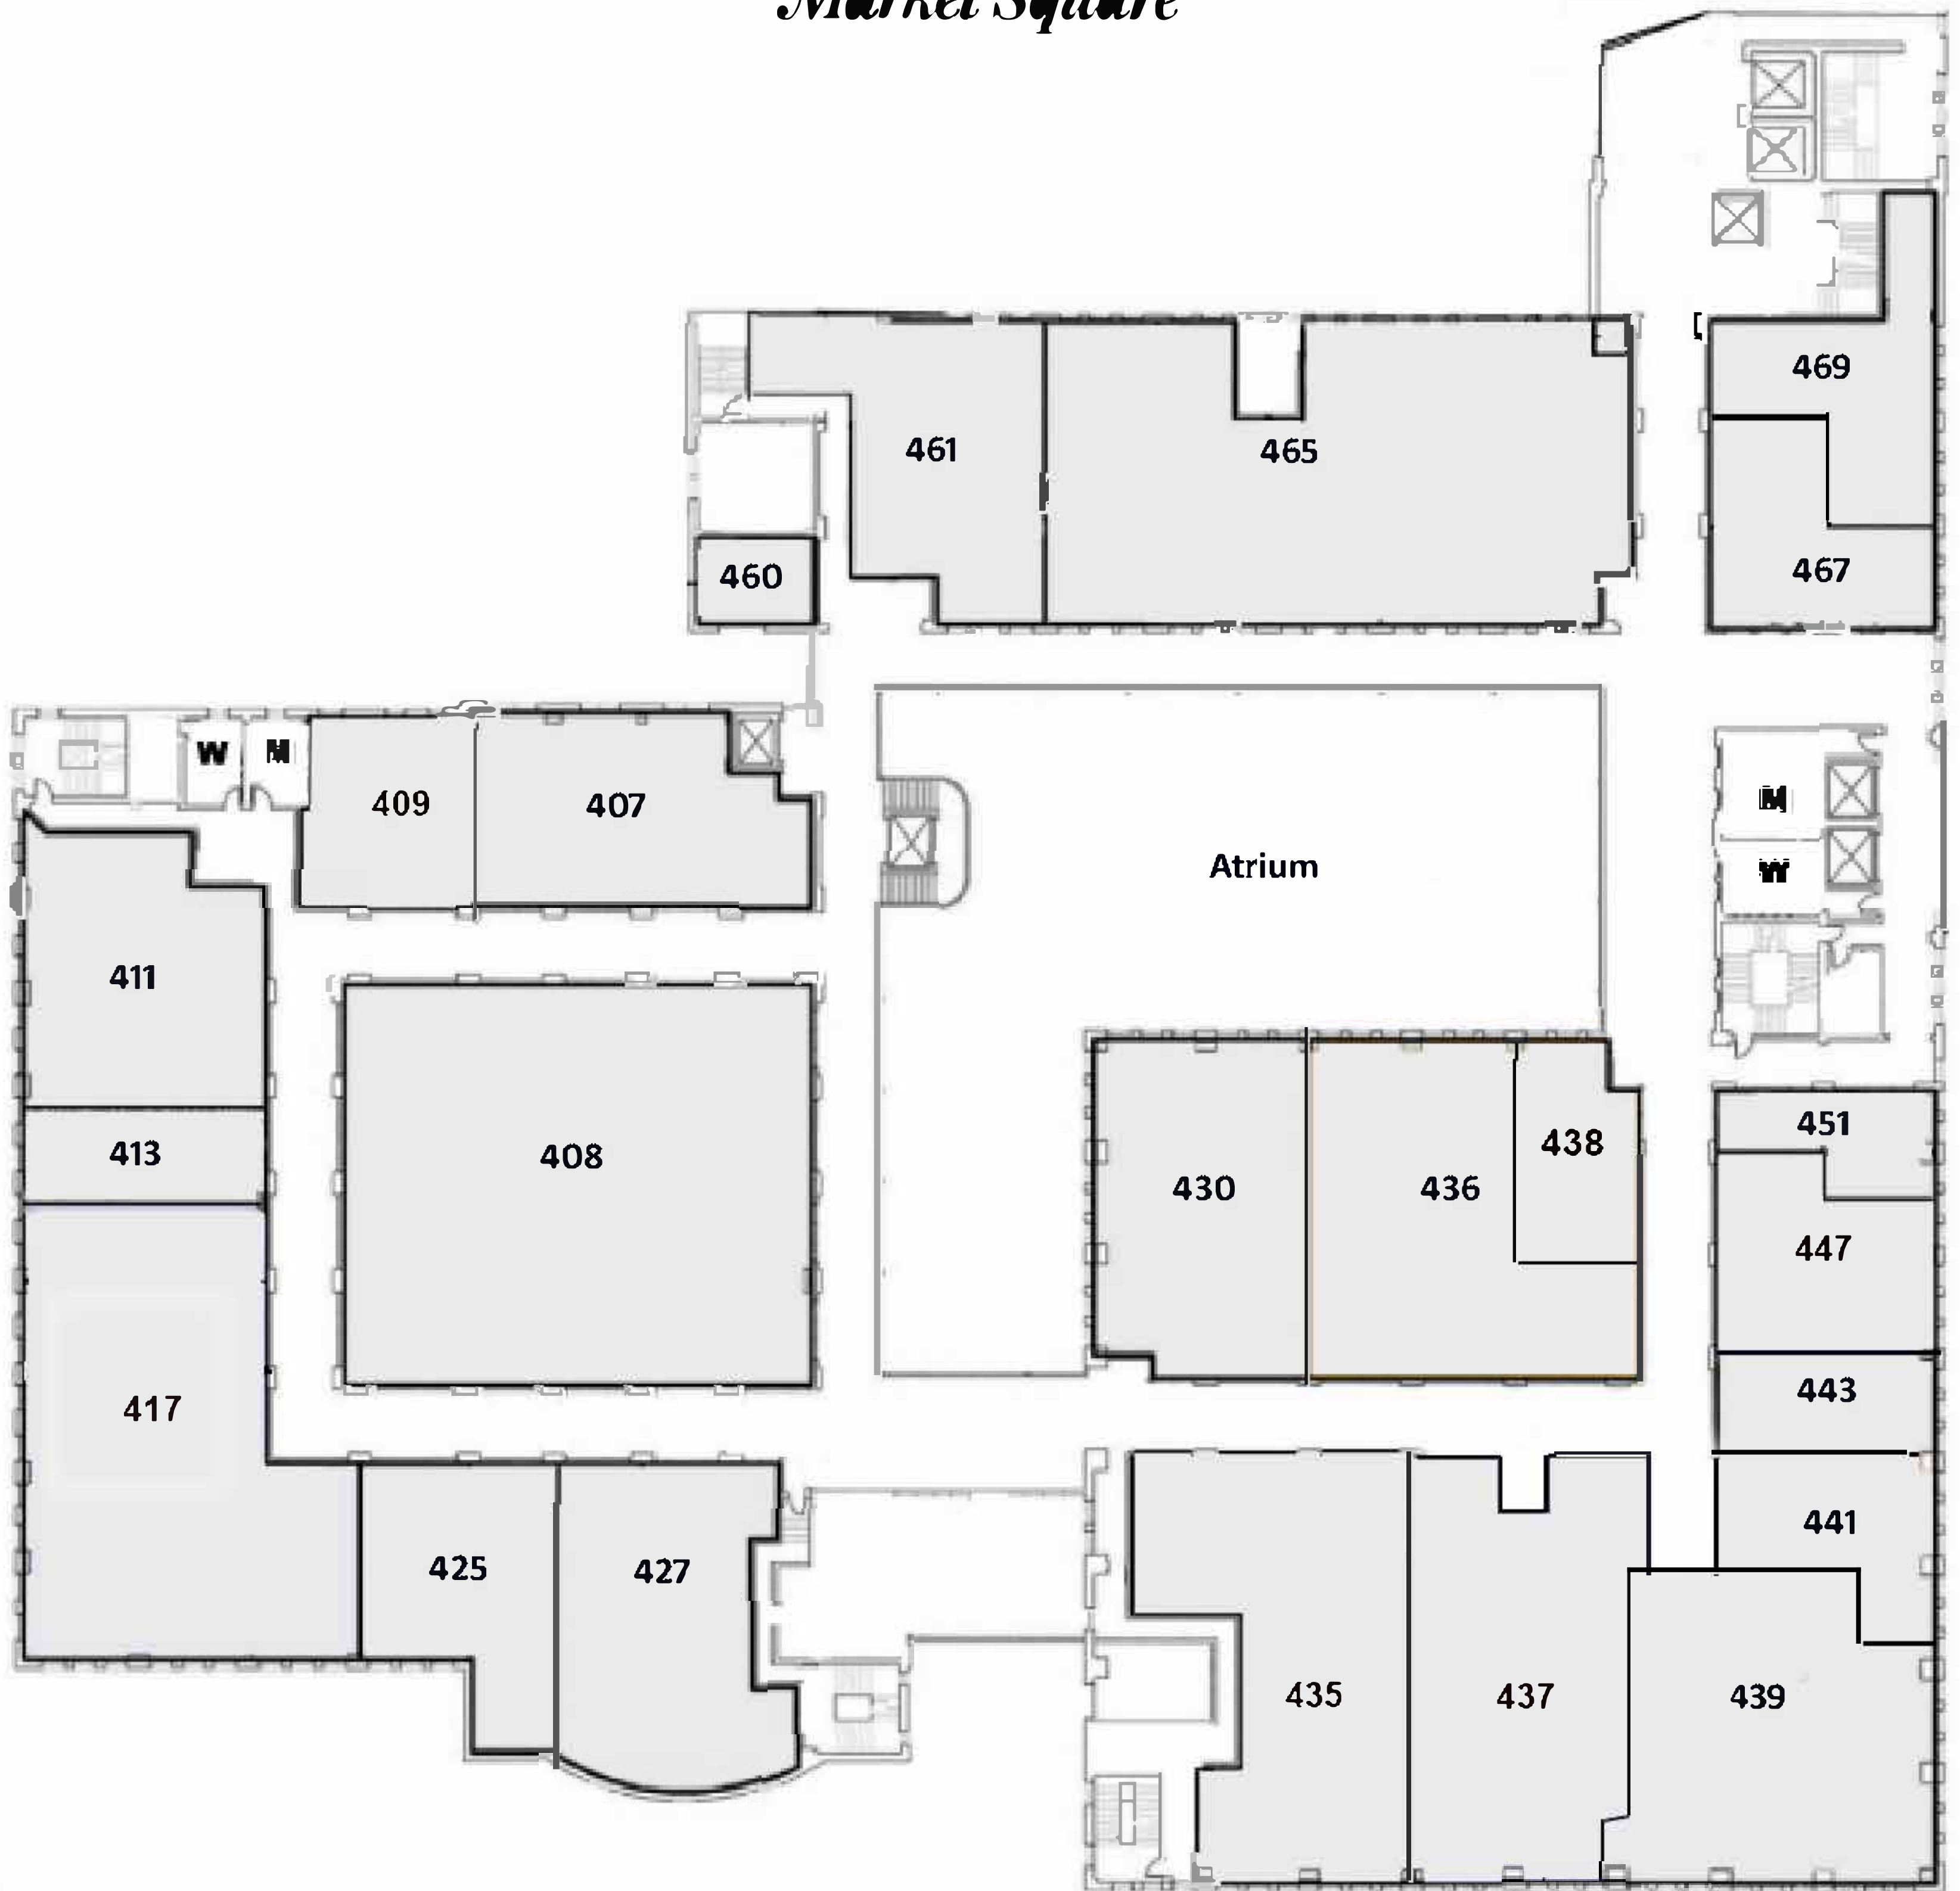

International *Market Square*

Suite	Approximate Square Footage
C-9	1,611
C-13	745
C-19	2,389
C-20	720
C-22	458
C-25	3,755

International *Market Square*

Suite	Approximate Square Footage
184	2,724

First Floor

International *Market Square*

Skyway to Parking Ramp

Second Floor

Suite	Approximate Square Footage
281/283	4,706
299G	141

International *Market Square*

Third Floor

Suite	Approximate Square Footage
321	3,026

International *Market Square*

Fourth Floor

International *Market Square*

Fifth Floor

Suite	Approximate Square Footage
512	1,497
519	849
529	3,437
530	1,766